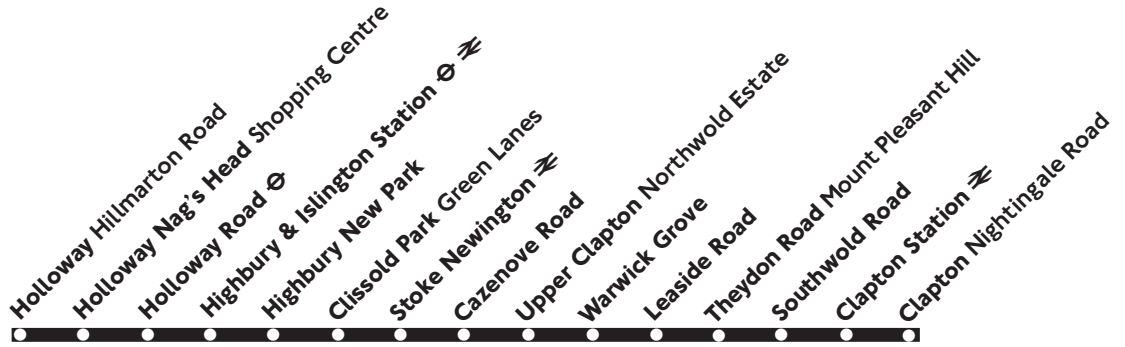

393

Holloway - Stoke Newington - Clapton

Daily

Monday - Friday

Holloway Hillmarton Road	0545	0605	0625	0645	0705		1936		0036
Holloway Nag's Head Shopping Centre	0549	0609	0629	0649	0709	Then	1940		0040
Highbury & Islington Station Ⓞ Ⓢ	0558	0618	0638	0658	0718	about	1946	Then	0046
Highbury New Pk St Augustine's School	0603	0623	0643	0703	0723	every	1950	every	0050
Clissold Park Green Lanes	0606	0626	0646	0706	0726	12	1952	20	0052
Stoke Newington Common	0611	0631	0651	0711	0731	minutes	1956	minutes	0056
Upper Clapton Northwold Estate	0616	0636	0656	0716	0736	until	1959	until	0059
Upper Clapton Mount Pleasant Hill	0618	0638	0658	0718	0738		2001		0101
Clapton Nightingale Road	0622	0642	0702	0722	0743		2004		0104

Saturday (also Good Friday)

Holloway Hillmarton Road	0545		0705	0720	0740		0900		1836	1856	1916	1936		0036
Holloway Nag's Head Shopping Centre	0549		0709	0724	0744		0904	Then	1840	1900	1920	1940		0040
Highbury & Islington Station Ⓞ Ⓢ	0558	Then	0718	0733	0753	Then	0913	about	1849	1909	1928	1946	Then	0046
Highbury New Pk St Augustine's School	0603	every	0723	0738	0758	every	0918	every	1854	1914	1932	1950	every	0050
Clissold Park Green Lanes	0606	20	0726	0741	0801	20	0921	12	1857	1916	1934	1952	20	0052
Stoke Newington Common	0611	minutes	0731	0746	0806	minutes	0926	minutes	1901	1920	1938	1956	minutes	0056
Upper Clapton Northwold Estate	0614	until	0734	0749	0811	until	0931	until	1904	1923	1941	1959	until	0059
Upper Clapton Mount Pleasant Hill	0616		0736	0751	0813		0933		1906	1925	1943	2001		0101
Clapton Nightingale Road	0620		0740	0755	0817		0937		1909	1928	1946	2004		0104

Sunday and other Public Holidays

Holloway Hillmarton Road	0656		1016	1035	1050	1107		1607	1630	1653	1716		0036
Holloway Nag's Head Shopping Centre	0700		1020	1039	1054	1111		1611	1634	1657	1720		0040
Highbury & Islington Station Ⓞ Ⓢ	0706	Then	1026	1045	1100	1120	Then	1620	1643	1706	1726	Then	0046
Highbury New Pk St Augustine's School	0710	every	1030	1049	1105	1125	every	1625	1647	1710	1730	every	0050
Clissold Park Green Lanes	0712	20	1032	1051	1108	1128	20	1628	1649	1712	1732	20	0052
Stoke Newington Common	0716	minutes	1036	1055	1113	1133	minutes	1633	1653	1716	1736	minutes	0056
Upper Clapton Northwold Estate	0719	until	1039	1058	1118	1138	until	1638	1658	1719	1739	until	0059
Upper Clapton Mount Pleasant Hill	0721		1041	1100	1120	1140		1640	1700	1721	1741		0101
Clapton Nightingale Road	0724		1044	1104	1124	1144		1644	1704	1724	1744		0104

6.11.04 T5852T