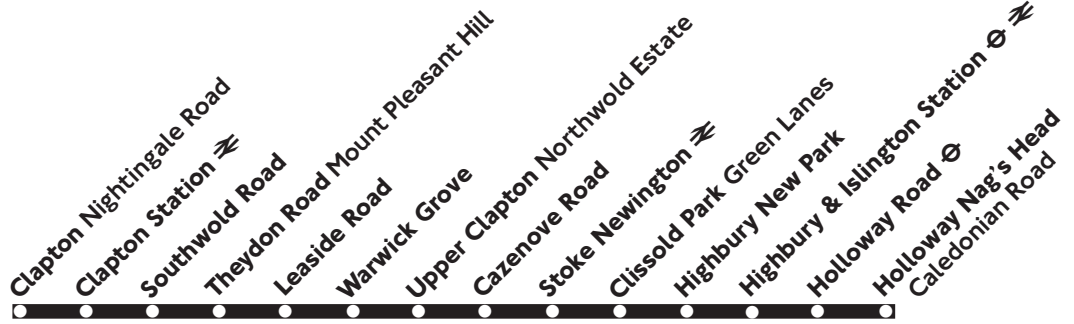

393

Clapton - Stoke Newington - Holloway

Daily

Monday - Friday

Clapton Nightingale Road	0530	0550	0610	0630	0645		1940	1955	2010		0010
Upper Clapton Mount Pleasant Hill	0534	0554	0614	0634	0649	Then	1942	1957	2012	Then	0012
Upper Clapton Northwold Estate	0536	0556	0616	0636	0651	about	1944	1959	2014	every	0014
Stoke Newington Common	0541	0601	0621	0641	0656	every	1948	2003	2018	20	0018
Clissold Park Green Lanes	0549	0609	0629	0649	0704	12	1954	2009	2024	minutes	0024
Highbury New Pk St Augustine's School	0552	0612	0632	0652	0707	minutes	1956	2011	2026	until	0026
Highbury & Islington Station $\Theta \Rightarrow$	0558	0618	0638	0658	0713	until	2000	2015	2030		0030
Holloway Nag's Head, Caledonian Road	0607	0627	0647	0707	0722		2008	2023	2038		0038

Saturday (also Good Friday)

Clapton Nightingale Road	0530		0830	0845	0857		1745	1800	1815	1830	1850	1910	1930	1950	0010
Upper Clapton Mount Pleasant Hill	0534	Then	0834	0849	0901	Then	1749	1804	1819	1834	1854	1914	1934	1952	Then 0012
Upper Clapton Northwold Estate	0536	every	0836	0851	0903	about	1751	1806	1821	1836	1856	1916	1939	1954	every 0014
Stoke Newington Common	0541	20	0841	0856	0910	every	1758	1813	1828	1843	1903	1923	1940	1958	20 0018
Clissold Park Green Lanes	0549	minutes	0849	0904	0918	12	1806	1821	1836	1851	1911	1931	1946	2004	mins 0024
Highbury New Pk St Augustine's School	0552	until	0852	0907	0921	minutes	1809	1824	1839	1854	1914	1934	1948	2006	until 0026
Highbury & Islington Station $\Theta \Rightarrow$	0558		0858	0913	0927	until	1815	1828	1843	1858	1918	1938	1952	2010	0030
Holloway Nag's Head, Caledonian Road	0607		0907	0922	0936		1824	1836	1851	1906	1926	1946	2000	2018	0038

Sunday and other Public Holidays

Clapton Nightingale Road	0650		0930	0949	1004	1018	1038	1052	1110		1630	1650	1710		0010
Upper Clapton Mount Pleasant Hill	0652	Then	0932	0951	1006	1020	1040	1055	1114	Then	1634	1654	1712	Then	0012
Upper Clapton Northwold Estate	0654	every	0934	0953	1008	1022	1042	1057	1116	every	1636	1656	1714	every	0014
Stoke Newington Common	0658	20	0938	0957	1012	1026	1046	1101	1121	20	1641	1700	1718	20	0018
Clissold Park Green Lanes	0704	minutes	0944	1003	1018	1032	1052	1109	1129	minutes	1649	1706	1724	minutes	0024
Highbury New Pk St Augustine's School	0706	until	0946	1005	1020	1034	1054	1112	1132	until	1652	1708	1726	until	0026
Highbury & Islington Station $\Theta \Rightarrow$	0710		0950	1009	1024	1038	1058	1118	1138		1658	1712	1730		0030
Holloway Nag's Head, Caledonian Road	0718		0958	1017	1032	1046	1106	1126	1146		1706	1720	1738		0038

6.11.04 T58520